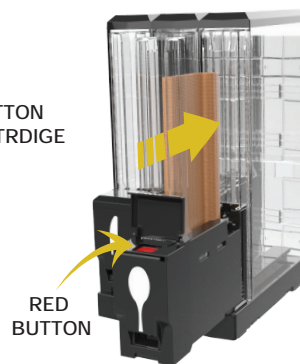

THANK YOU FOR CHOOSING WOODLERY!

INSTRUCTION SHEET LOADING AND USING

PREPARE

1 OPEN FLAP

PRESS THE RED BUTTON
AND PULL OUT CARTRIDGE

LOAD

1 PLACE THE REFILL PACK
IN THE CORRESPONDING
CARTRIDGE

2 PULL TAPE TAB
UP AND OFF

SLOWLY AND CAREFULLY
PULL UP THE BAG AND
REMOVE FROM CARTRIDGE

PRIME

1 PULL TRIGGER TO RELEASE
FIRST CUTLERY

*This trigger also clears jams
Don't pull trigger if cutlery is already dispensed

USE

1 PRESS RED BUTTON
AND PUSH CARTRIDGE
BACK