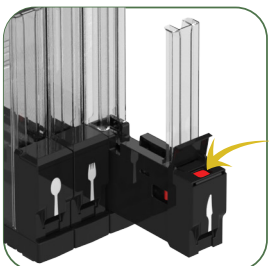

* Product Specifications and features are for reference only and are subject to change without prior notice.

INSTRUCTION SHEET CONFIGURATION

HOW TO FULLY TAKE OUT CARTRIDGE

OPEN FLAP AND PRESS RED BUTTON TO OPEN THE CARTRIDGE

PRESS RED BUTTON AGAIN TO REMOVE CARTRIDGE FROM THE BASE

HOW TO INSERT ADS

OPEN FLAP AND PRESS RED BUTTON TO OPEN THE CARTRIDGE

PRESS RED BUTTON AGAIN TO REMOVE FULLY TAKE OUT CARTRIDGE

INSERT ADS. MAKE SURE THE ADS ARE PROPERLY RESTING AGAINST THE INSIDE WALL