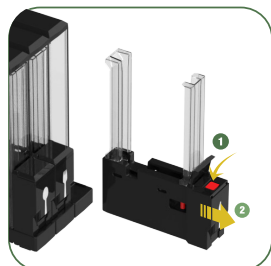

* Product Specifications and features are for reference only and are subject to change without prior notice.

INSTRUCTION SHEET CONFIGURATION

HOW TO FULLY TAKE OUT CARTRIDGE

OPEN FLAP AND PRESS RED BUTTON TO OPEN THE CARTRIDGE

PRESS RED BUTTON AGAIN TO REMOVE CARTRIDGE FROM THE BASE

HOW TO INSERT ADS

OPEN FLAP AND PRESS RED BUTTON TO OPEN THE CARTRIDGE

PRESS RED BUTTON AGAIN TO REMOVE FULLY TAKE OUT CARTRIDGE

INSERT ADS. MAKE SURE THE ADS ARE PROPERLY RESTING AGAINST THE INSIDE WALL