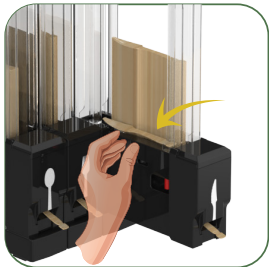

PRESS RED BUTTON AGAIN TO REMOVE CARTRIDGE FROM THE BASE

HOW TO INSERT ADS

OPEN FLAP AND PRESS RED BUTTON TO OPEN THE CARTRIDGE

PRESS RED BUTTON AGAIN TO REMOVE FULLY TAKE OUT CARTRIDGE

INSERT ADS. MAKE SURE THE ADS ARE PROPERLY RESTING AGAINST THE INSIDE WALL

PUT CARTRIDGE BACK

INSTRUCTION SHEET TROUBLESHOOTING

JAMMED CUTLERY FROM DISPENSE

OPEN FLAP AND PRESS RED BUTTON TO OPEN THE CARTRIDGE

PUSH LEVER DOWN AND REMOVE THE JAMMED CUTLERY

PUT LEVER BACK

PULL TRIGGER TO PRIME AND PUSH CARTRIDGE BACK.

JAMMED CUTLERY IN CARTRIDGE

OPEN FLAP AND PRESS RED BUTTON TO OPEN THE CARTRIDGE

REMOVE JAMMED CUTLERY FROM THE CARTRIDGE

ONCE REMOVED, PUSH CARTRIDGE BACK

YOU CAN NOW USE

THANK YOU FOR CHOOSING WOODLERY!