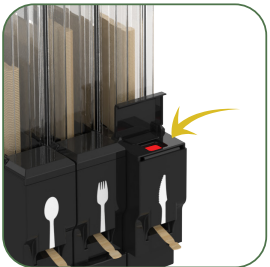

PRESS RED BUTTON AGAIN TO REMOVE CARTRIDGE FROM THE BASE

HOW TO INSERT ADS

OPEN FLAP AND PRESS RED BUTTON TO OPEN THE CARTRIDGE

PRESS RED BUTTON AGAIN TO REMOVE FULLY TAKE OUT CARTRIDGE

INSERT ADS. MAKE SURE THE ADS ARE PROPERLY RESTING AGAINST THE INSIDE WALL

PUT CARTRIDGE BACK

INSTRUCTION SHEET TROUBLESHOOTING

JAMMED CUTLERY FROM DISPENSE

OPEN FLAP AND PRESS RED BUTTON TO OPEN THE CARTRIDGE

PUSH LEVER DOWN AND REMOVE THE JAMMED CUTLERY

PUT LEVER BACK

PULL TRIGGER TO PRIME AND PUSH CARTRIDGE BACK.

JAMMED CUTLERY IN CARTRIDGE

OPEN FLAP AND PRESS RED BUTTON TO OPEN THE CARTRIDGE

REMOVE JAMMED CUTLERY FROM THE CARTRIDGE

ONCE REMOVED, PUSH CARTRIDGE BACK

YOU CAN NOW USE

THANK YOU FOR CHOOSING WOODLERY!