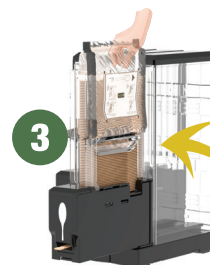

THANK YOU FOR CHOOSING WOODLERY!

INSTRUCTION SHEET LOADING AND USING

PREPARE

1 OPEN FLAP

PRESS THE RED BUTTON
AND PULL OUT CARTRIDGE

LOAD

1 PLACE THE REFILL PACK
IN THE CORRESPONDING
CARTRIDGE

2 PULL TAPE TAB
UP AND OFF

SLOWLY AND CAREFULLY
PULL UP THE BAG AND
REMOVE FROM CARTRIDGE

PRIME

1 PULL TRIGGER TO RELEASE
FIRST CUTLERY

*This trigger also clears jams
Don't pull trigger if cutlery is already dispensed

USE

1 PRESS RED BUTTON
AND PUSH CARTRIDGE
BACK