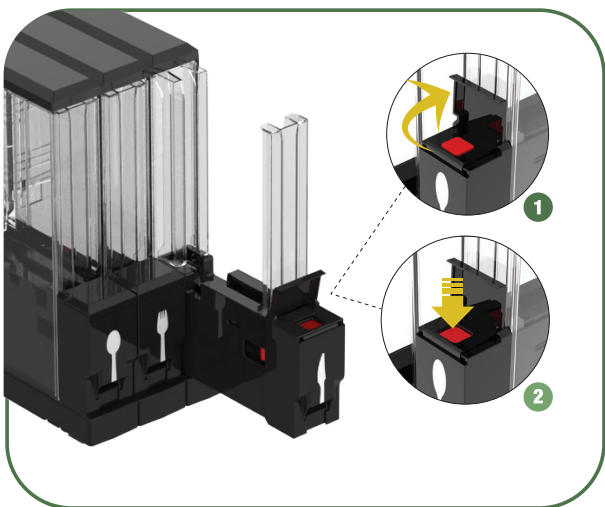

OPEN FLAP AND PRESS RED BUTTON TO OPEN THE CARTRIDGE