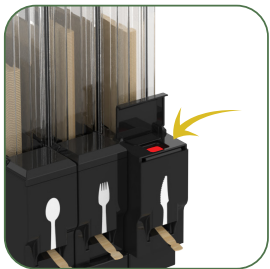

PRESS RED BUTTON AGAIN TO REMOVE CARTRIDGE FROM THE BASE

HOW TO INSERT ADS

OPEN FLAP AND PRESS RED BUTTON TO OPEN THE CARTRIDGE

PRESS RED BUTTON AGAIN TO REMOVE FULLY TAKE OUT CARTRIDGE

INSERT ADS. MAKE SURE THE ADS ARE PROPERLY RESTING AGAINST THE INSIDE WALL

PUT CARTRIDGE BACK

INSTRUCTION SHEET TROUBLESHOOTING

JAMMED CUTLERY FROM DISPENSE

OPEN FLAP AND PRESS RED BUTTON TO OPEN THE CARTRIDGE

PUSH LEVER DOWN AND REMOVE THE JAMMED CUTLERY

PUT LEVER BACK

PULL TRIGGER TO PRIME AND PUSH CARTRIDGE BACK.