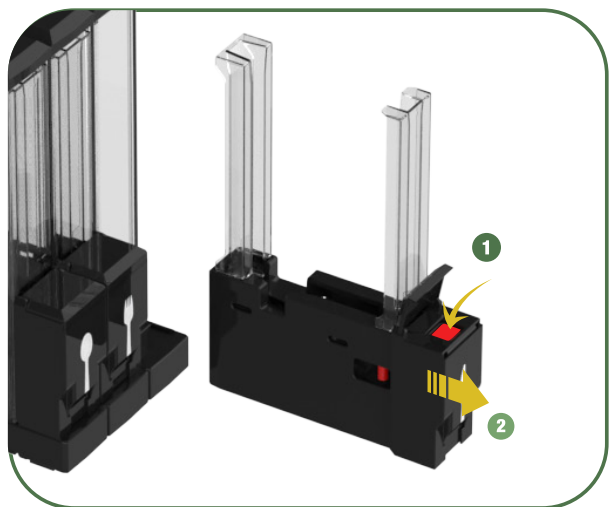

* Product Specifications and features are for reference only and are subject to change without prior notice.

INSTRUCTION SHEET CONFIGURATION

HOW TO FULLY TAKE OUT CARTRIDGE

OPEN FLAP AND PRESS RED BUTTON TO OPEN THE CARTRIDGE

PRESS RED BUTTON AGAIN TO REMOVE CARTRIDGE FROM THE BASE

HOW TO INSERT ADS

OPEN FLAP AND PRESS RED BUTTON TO OPEN THE CARTRIDGE

PRESS RED BUTTON AGAIN TO REMOVE FULLY TAKE OUT CARTRIDGE

INSERT ADS. MAKE SURE THE ADS ARE PROPERLY RESTING AGAINST THE INSIDE WALL