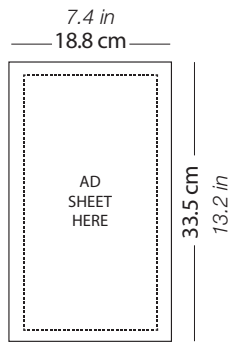

*METRIC
*IMPERIAL