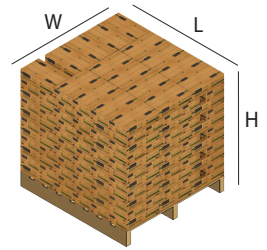

Net: 4.4 kg
Gross: 4.8 kg
Dims: 44.2 x 25.1 x 31.5 cm

Net: 9.7 lb
Gross: 10.6 lb
Dims: 17.4 x 9.9 x 12.4 in

PALLET

Carton Ct: 56
Gross: 268 kg
Dims: 95 x 95 x 235 cm

Carton Ct: 56
Gross: 592 lb
Dims: 37 x 37 x 93 in