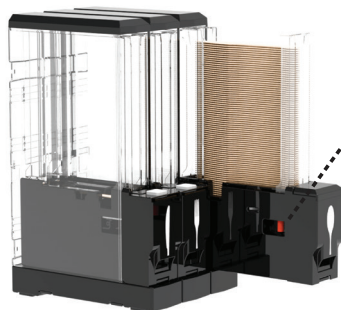

PRIME

1 PULL TRIGGER TO RELEASE
FIRST CUTLERY