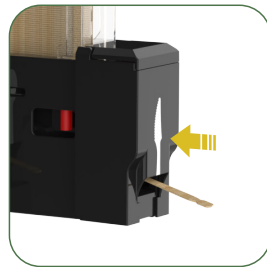

ONCE REMOVED, PUSH CARTRIDGE BACK