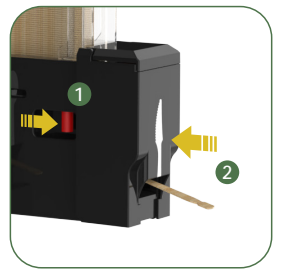

PRESS RED BUTTON AGAIN TO REMOVE CARTRIDGE FROM THE BASE

HOW TO INSERT ADS

OPEN FLAP AND PRESS RED BUTTON TO OPEN THE CARTRIDGE

PRESS RED BUTTON AGAIN TO REMOVE FULLY TAKE OUT CARTRIDGE

INSERT ADS. MAKE SURE THE ADS ARE PROPERLY RESTING AGAINST THE INSIDE WALL

PUT CARTRIDGE BACK

INSTRUCTION SHEET TROUBLESHOOTING

JAMMED CUTLERY FROM DISPENSE

OPEN FLAP AND PRESS RED BUTTON TO OPEN THE CARTRIDGE

PUSH LEVER DOWN AND REMOVE THE JAMMED CUTLERY

PUT LEVER BACK

PULL TRIGGER TO PRIME AND PUSH CARTRIDGE BACK.